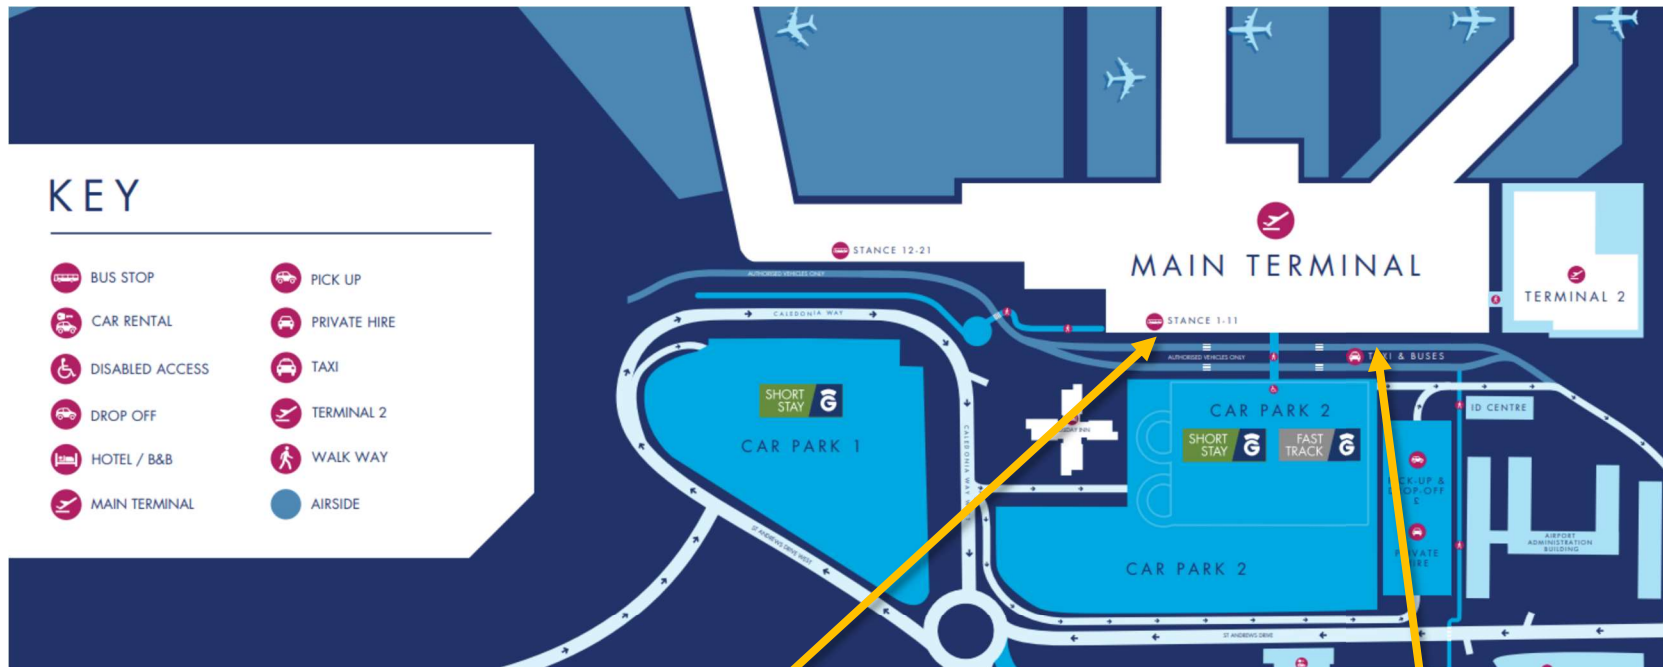

## External Airport Map

**Bus Stop**  
Glasgow Airport Express at Stance 1

**Taxi Pick-up Point**  
Booked and Non-booked Taxis